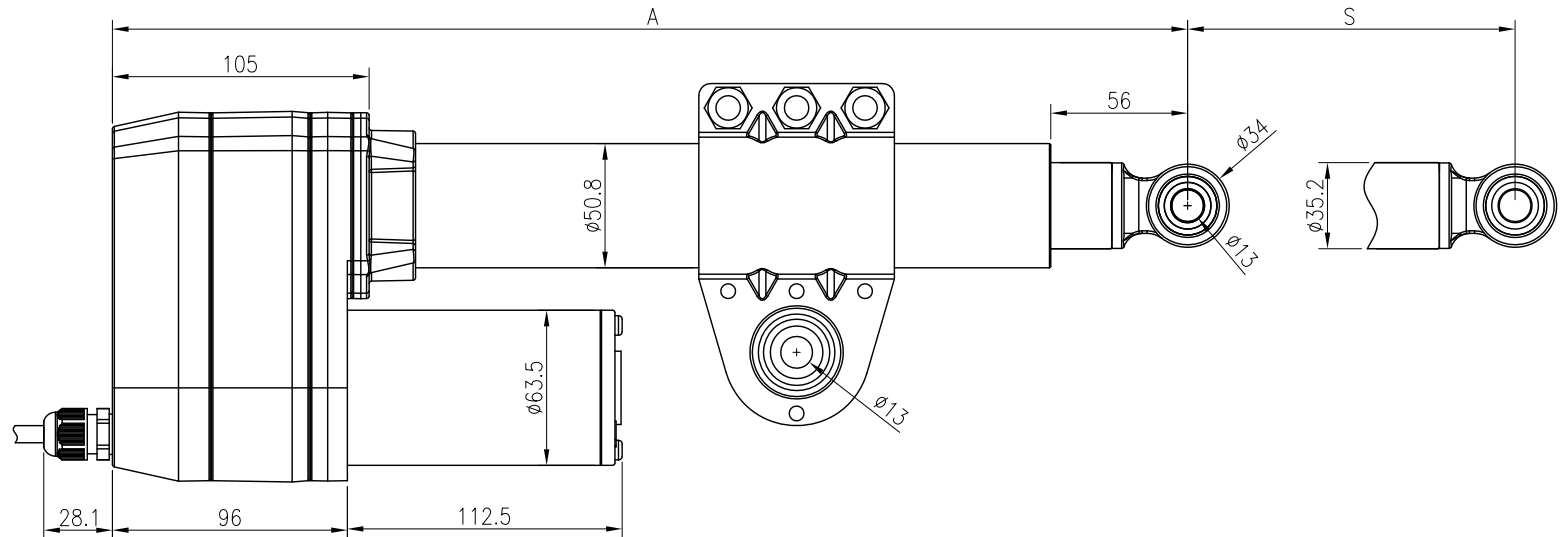

Ball Screw

S +15.0	450(18")	600(24")	900(36")
A ±5.0	810	963	1315

UNIT: mm

 MOTTECK MOTORIZE OUR WORLD	DATE:	14 April 2014
	TITLE:	Linear Actuator ID10S