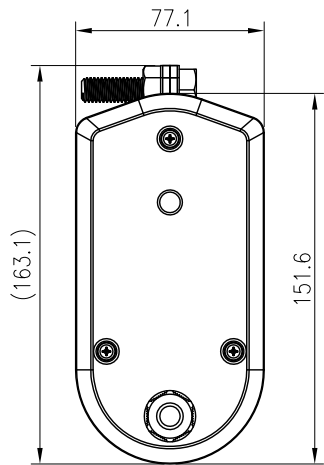

Ball Screw

S +15.0	450(18")	600(24")	900(36")
A ±5.0	810	963	1315

UNIT: mm

 MOTTECK MOTORIZE OUR WORLD	DATE:	14 April 2014
	TITLE:	Linear Actuator ID10S