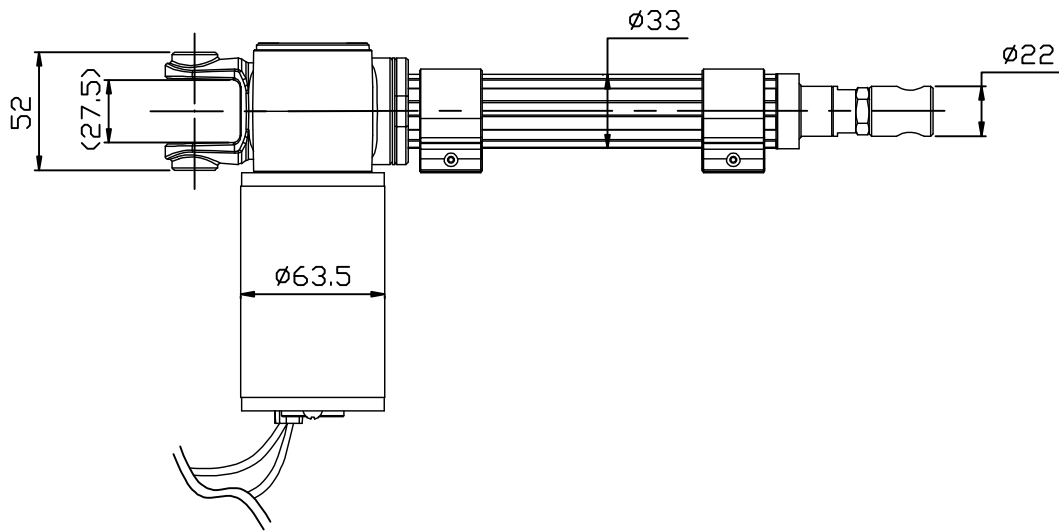

S	100	150	200	250	300
A	315	365	415	465	515

Motor mounting direction:

Front Connector:

 <b>MOTTECK<sup>®</sup></b> MOTORIZE OUR WORLD	DATE:
	14 April 2014
TITLE:	
Linear Actuator ID13A	