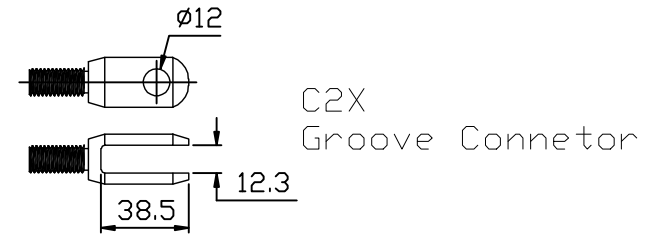

S	100	150	200	250	300
A	315	365	415	465	515

Motor mounting direction:

Front Connector:

 <b>MOTTECK<sup>®</sup></b> MOTORIZE OUR WORLD	DATE:
	14 April 2014
TITLE:	
Linear Actuator ID13A	