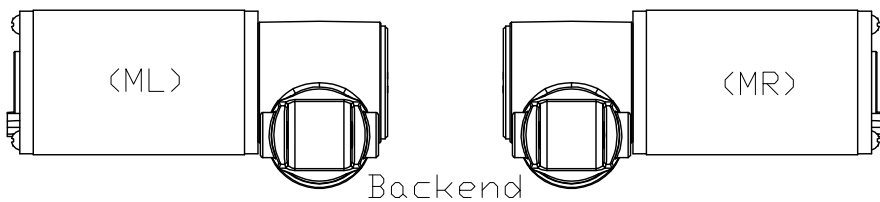

S	100	150	200	250	300
A	315	365	415	465	515

Motor mounting direction:

Front Connector:

 <b>MOTTECK<sup>®</sup></b> MOTORIZE OUR WORLD	DATE:
	14 April 2014
TITLE:	
Linear Actuator ID13A	