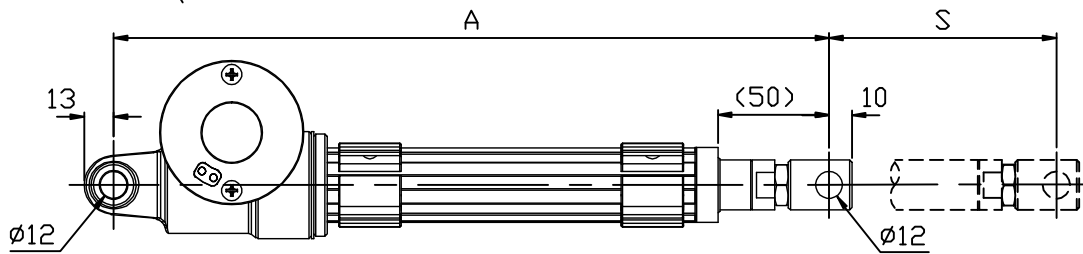

S	100	150	200	250	300
A	315	365	415	465	515

Motor mounting direction:

Front Connector:

 <b>MOTTECK<sup>®</sup></b> MOTORIZE OUR WORLD	DATE:
	14 April 2014
TITLE:	
Linear Actuator ID13A	