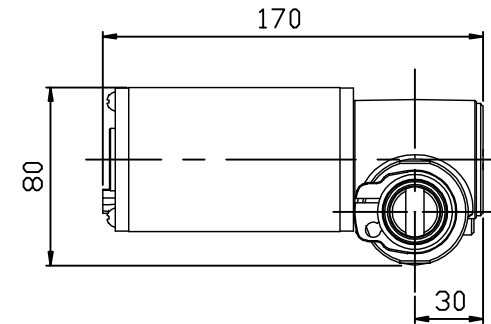

S	100	150	200	250	300
A	315	365	415	465	515

Motor mounting direction:

Front Connector:

 <b>MOTTECK<sup>®</sup></b> MOTORIZE OUR WORLD	DATE:
	14 April 2014
TITLE:	
Linear Actuator ID13A	