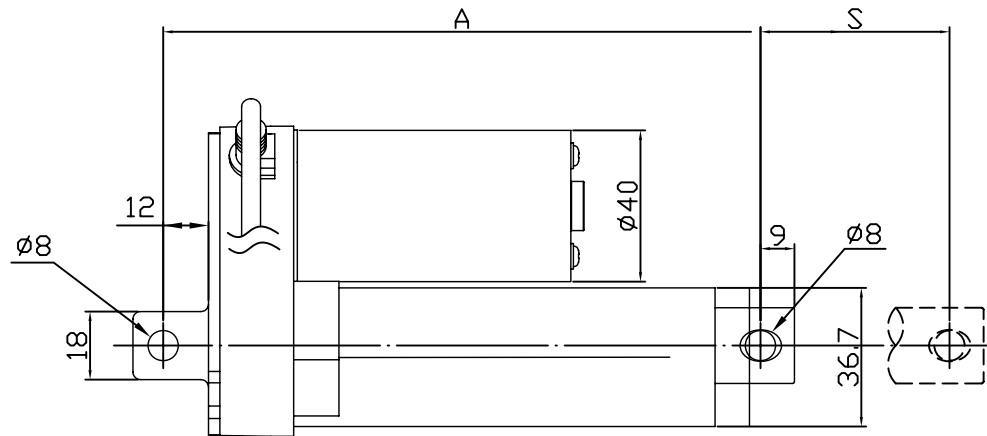

S	50	100	150	200	250	300
A	158	209	260	311	362	413

Front Connector:

	MOTTECK [®] MOTORIZE OUR WORLD	DATE:
		14 April 2014
TITLE:		
Linear Actuator LD3		