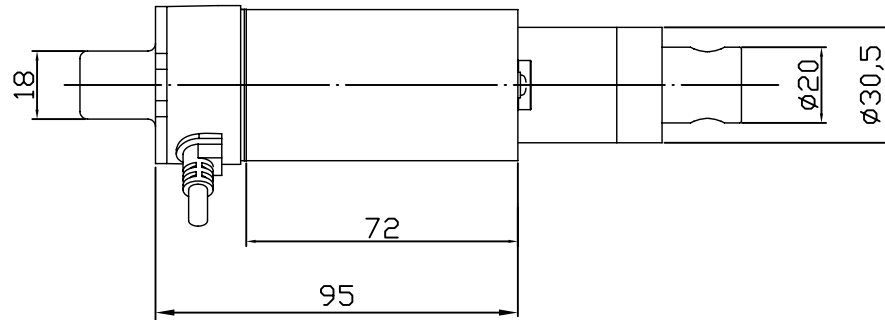

S	50	100	150	200	250	300
A	158	209	260	311	362	413

Front Connector:

	MOTTECK [®] MOTORIZE OUR WORLD	DATE:
		14 April 2014
TITLE:		
Linear Actuator LD3		