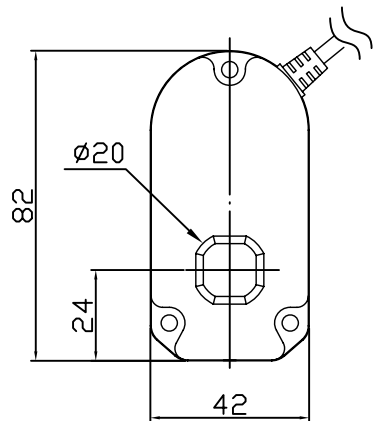

S	50	100	150	200	250	300
A	158	209	260	311	362	413

Front Connector:

	MOTTECK [®] MOTORIZE OUR WORLD	DATE:
		14 April 2014
TITLE:		
Linear Actuator LD3		