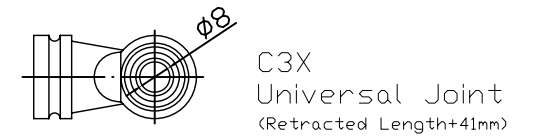

S	50	100	150	200	250	300
A	158	209	260	311	362	413

Front Connector:

	MOTTECK [®] MOTORIZE OUR WORLD	DATE:
		14 April 2014
TITLE:		
Linear Actuator LD3		