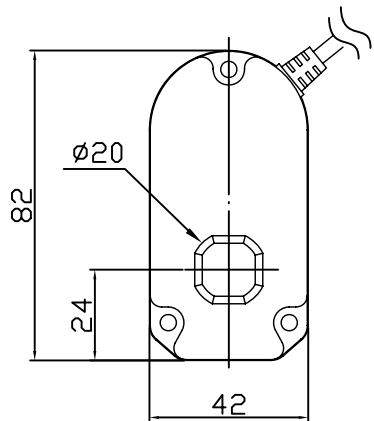

S	50	100	150	200	250	300
A	195	246	297	348	399	450

Front Connector:

C1X
Hole

C2X
Plastic Connector

C3X
Universal Joint
(Retracted Length+41mm)

 MOTTECK [®] MOTORIZE OUR WORLD	DATE:
	14 April 2014
TITLE:	
Linear Actuator LD3(POT)	