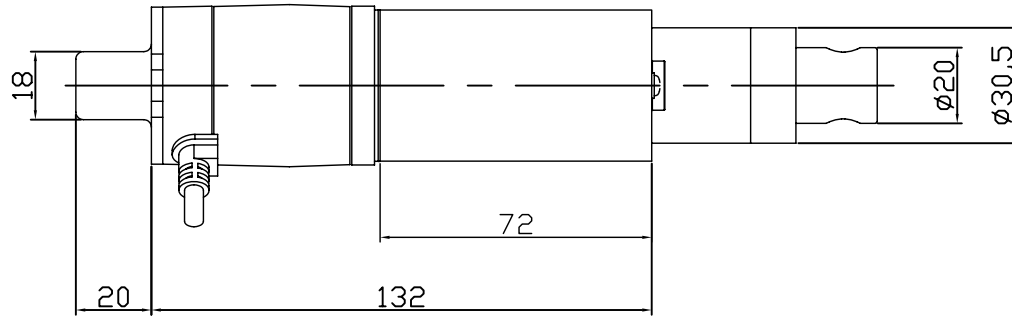

S	50	100	150	200	250	300
A	195	246	297	348	399	450

Front Connector:

C1X
Hole

C2X
Plastic Connector

C3X
Universal Joint
(Retracted Length+41mm)

 MOTTECK [®] MOTORIZE OUR WORLD	DATE:
	14 April 2014
TITLE:	
Linear Actuator LD3(POT)	