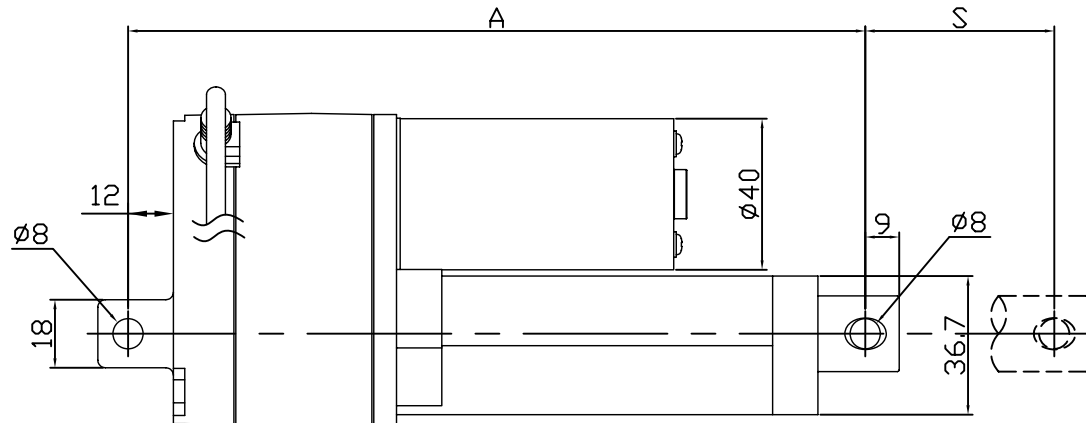

S	50	100	150	200	250	300
A	195	246	297	348	399	450

Front Connector:

C1X
Hole

C2X
Plastic Connector

C3X
Universal Joint
(Retracted Length+41mm)

 MOTTECK [®] MOTORIZE OUR WORLD	DATE:
	14 April 2014
TITLE:	
Linear Actuator LD3(POT)	