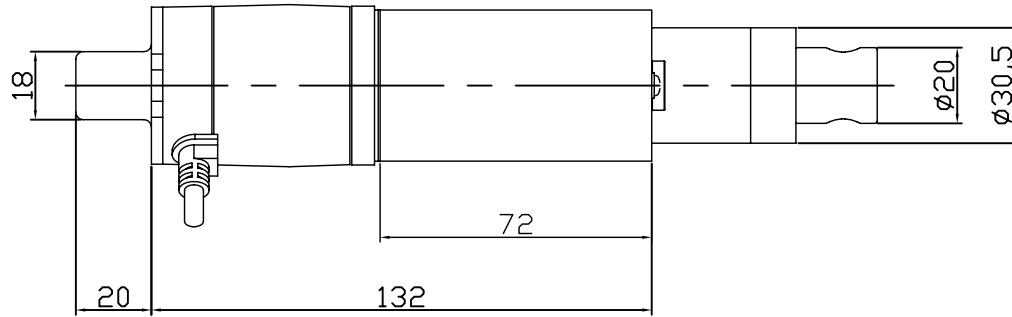

S	50	100	150	200	250	300
A	195	246	297	348	399	450

Front Connector:

C1X
Hole

C2X
Plastic Connector

C3X
Universal Joint
(Retracted Length+41mm)

 MOTTECK [®] MOTORIZE OUR WORLD	DATE:
	14 April 2014
TITLE:	
Linear Actuator LD3Q(POT)	