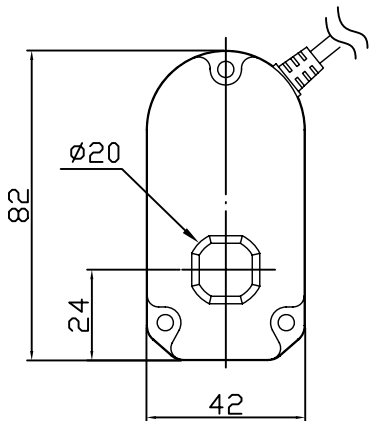

S	50	100	150	200	250	300
A	195	246	297	348	399	450

Front Connector:

C1X
Hole

C2X
Plastic Connector

C3X
Universal Joint
(Retracted Length+41mm)

 MOTTECK [®] MOTORIZE OUR WORLD	DATE:
	14 April 2014
TITLE:	
Linear Actuator LD3Q(POT)	