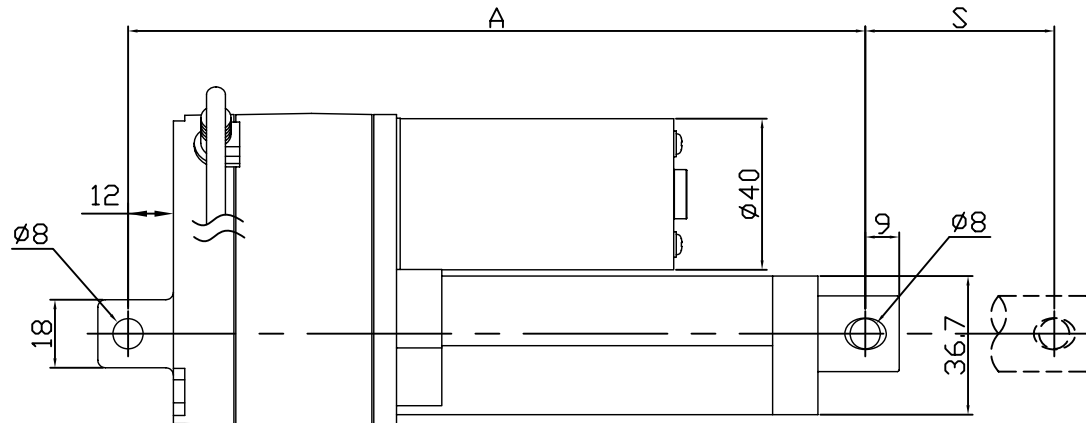

S	50	100	150	200	250	300
A	195	246	297	348	399	450

Front Connector:

C1X
Hole

C2X
Plastic Connector

C3X
Universal Joint
(Retracted Length+41mm)

 MOTTECK [®] MOTORIZE OUR WORLD	DATE:
	14 April 2014
TITLE:	
Linear Actuator LD3Q(POT)	