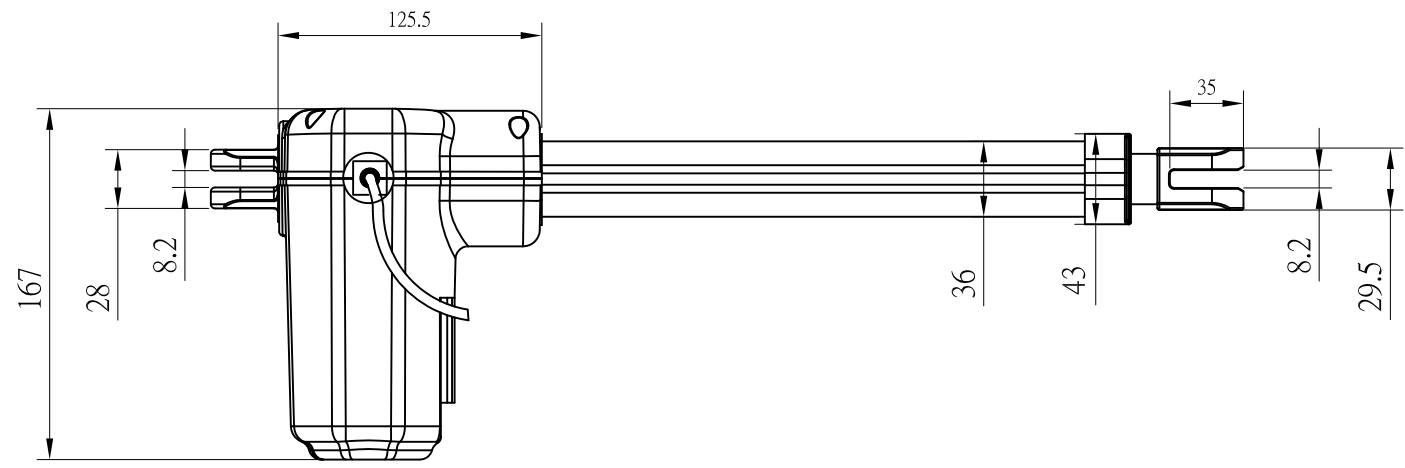

# Pivot angle

UNIT: mm

		DATE:
		11 March 2015
TITLE:		
Linear Actuator MD60		