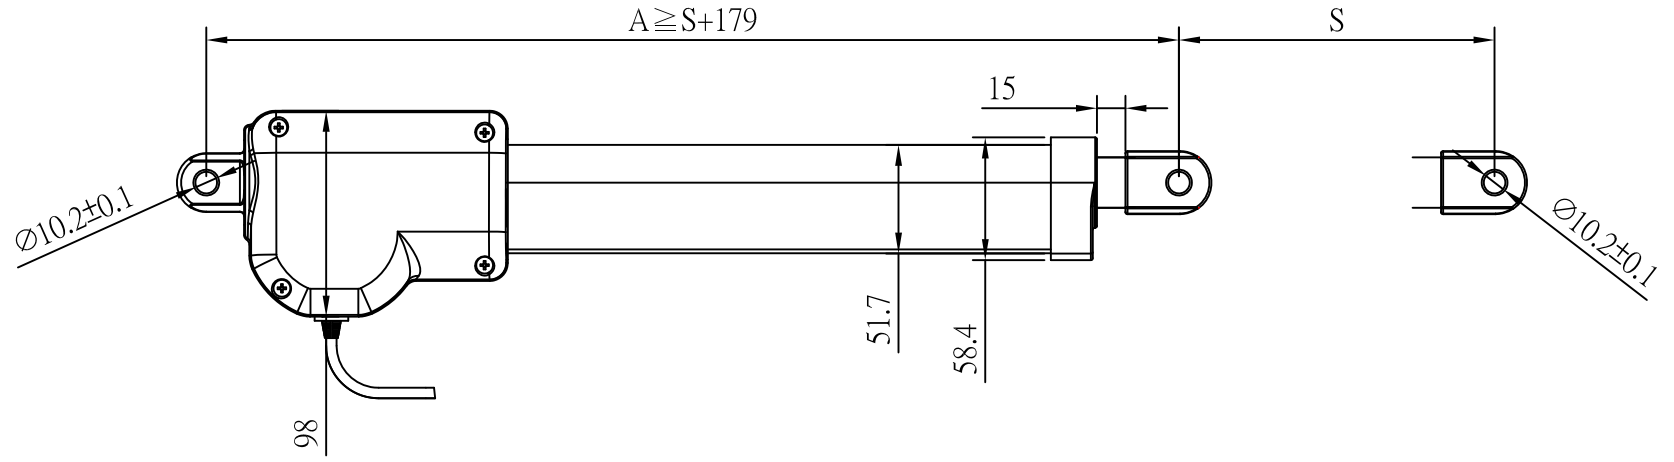

# Pivot angle

UNIT: mm

		DATE:
		11 March 2015
TITLE:		
Linear Actuator MD60		