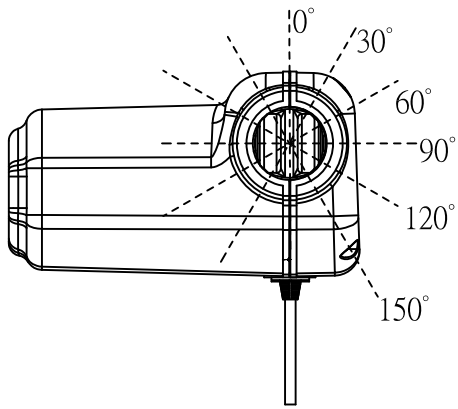

# Pivot angle

UNIT: mm

		DATE:
		11 March 2015
TITLE:		
Linear Actuator MD60		