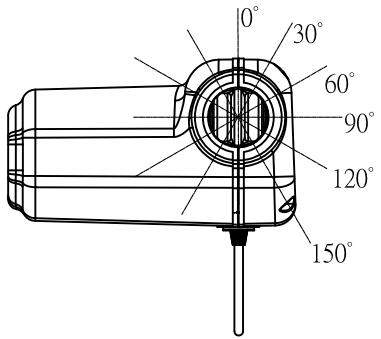

Pivot angle

UNIT:mm

 MOTTECK MOTORIZE OUR WORLD	DATE:
	20 January 2016
TITLE:	MD60 MR1