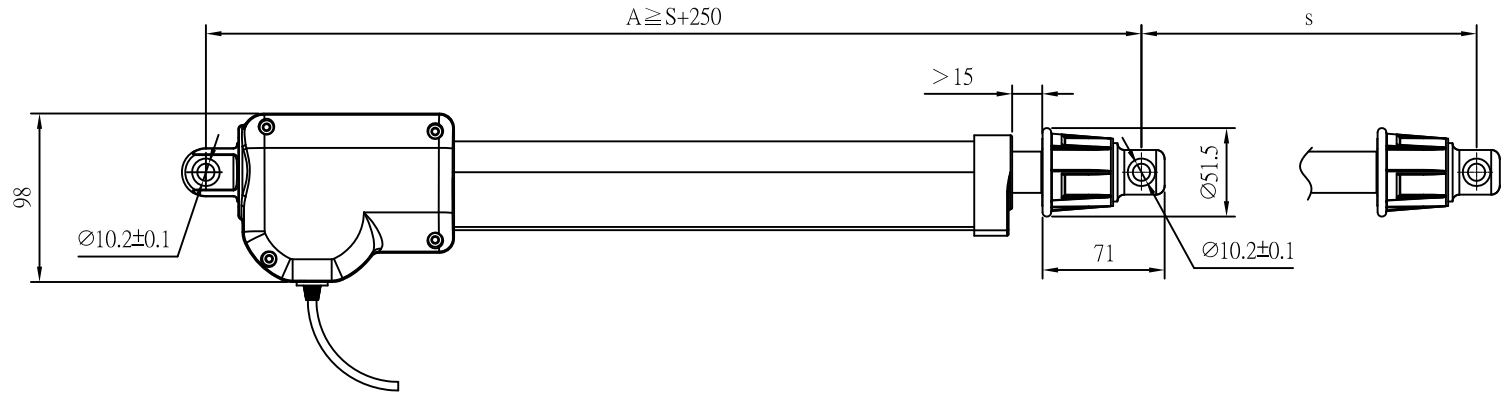

Pivot angle

UNIT:mm

 MOTTECK MOTORIZE OUR WORLD	DATE:
	20 January 2016
TITLE:	MD60 MR1