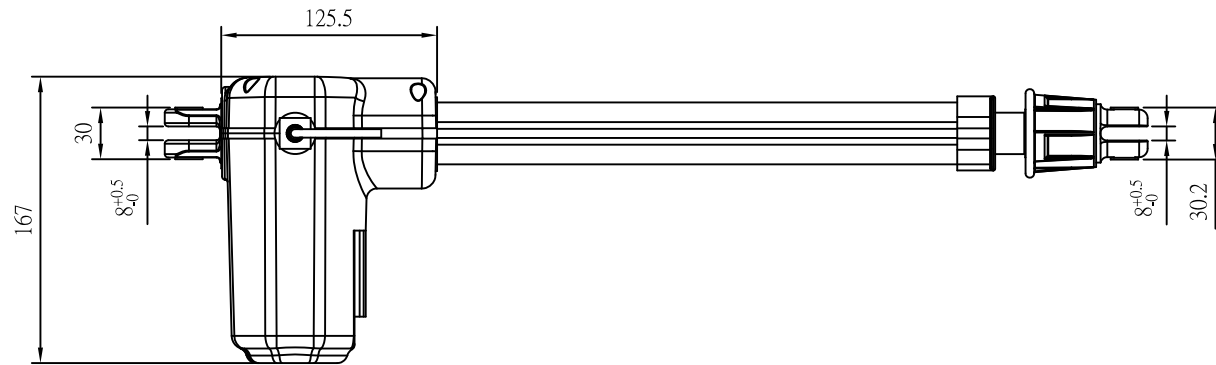

Pivot angle

UNIT:mm

 MOTTECK MOTORIZE OUR WORLD	DATE:
	20 January 2016
TITLE:	MD60 MR1