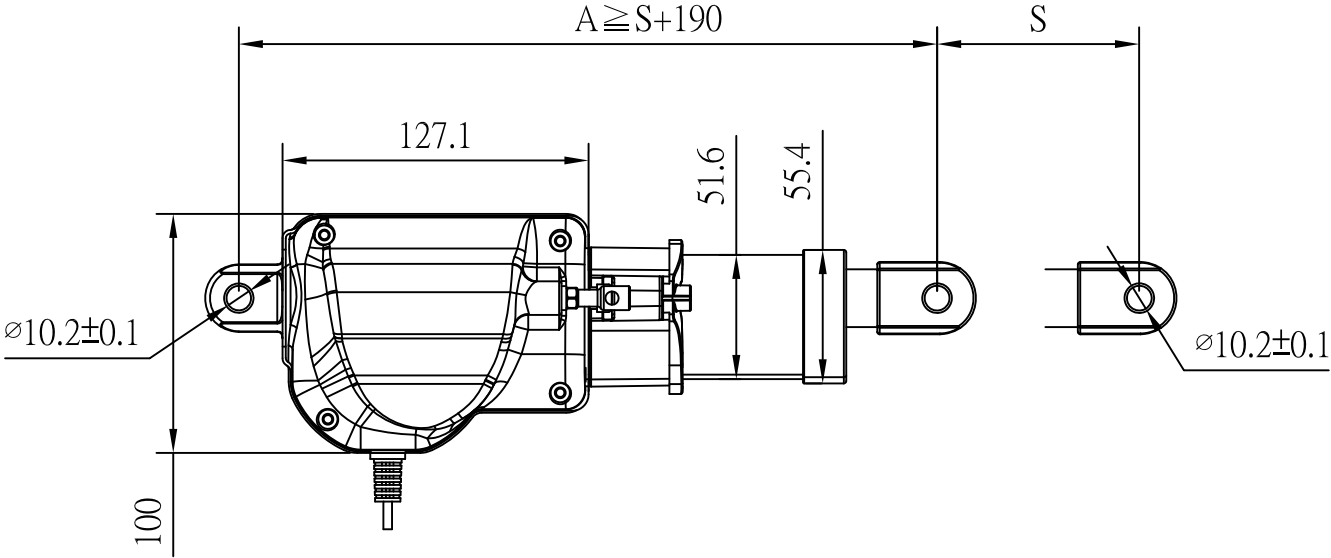

Pivot angle

UNIT: mm

MOTTECK[®]
MOTORIZE OUR WORLD

DATE:
11 March 2015

TITLE:

Linear Actuator MD60+QR1