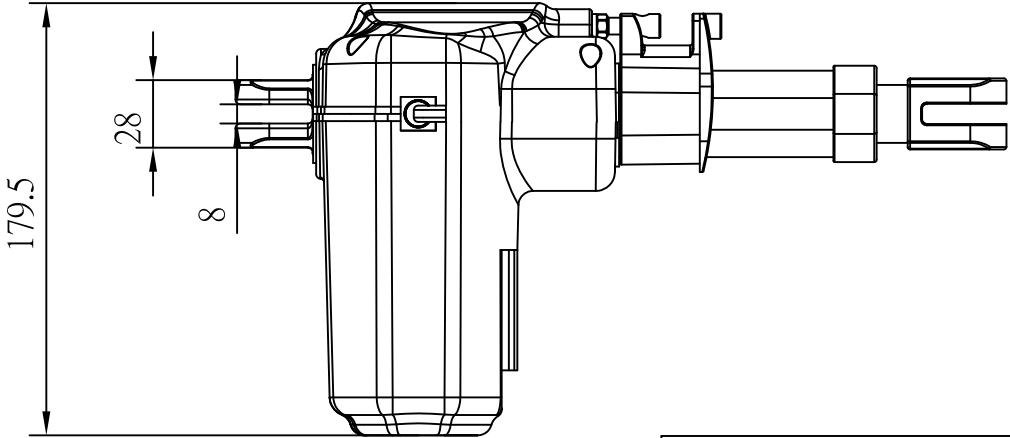

Pivot angle

UNIT: mm

MOTTECK[®]
MOTORIZE OUR WORLD

DATE:
11 March 2015

TITLE:

Linear Actuator MD60+QR1