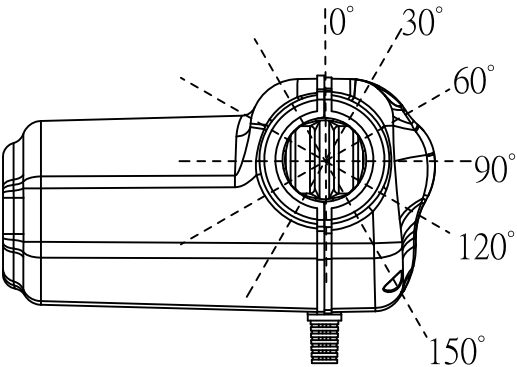

Pivot angle

UNIT: mm

MOTTECK[®]
MOTORIZE OUR WORLD

DATE:
11 March 2015

TITLE:

Linear Actuator MD60+QR1