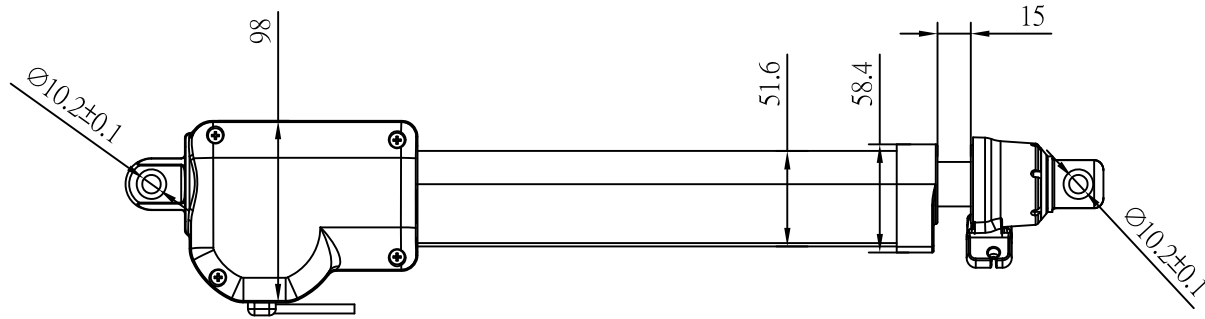

Pivot angle

UNIT: mm

MOTTECK[®]
ELECTRIC CORP
MOTORIZE OUR WORLD

DATE:

11 March 2015

TITLE:

Linear Actuator MD60+QR2