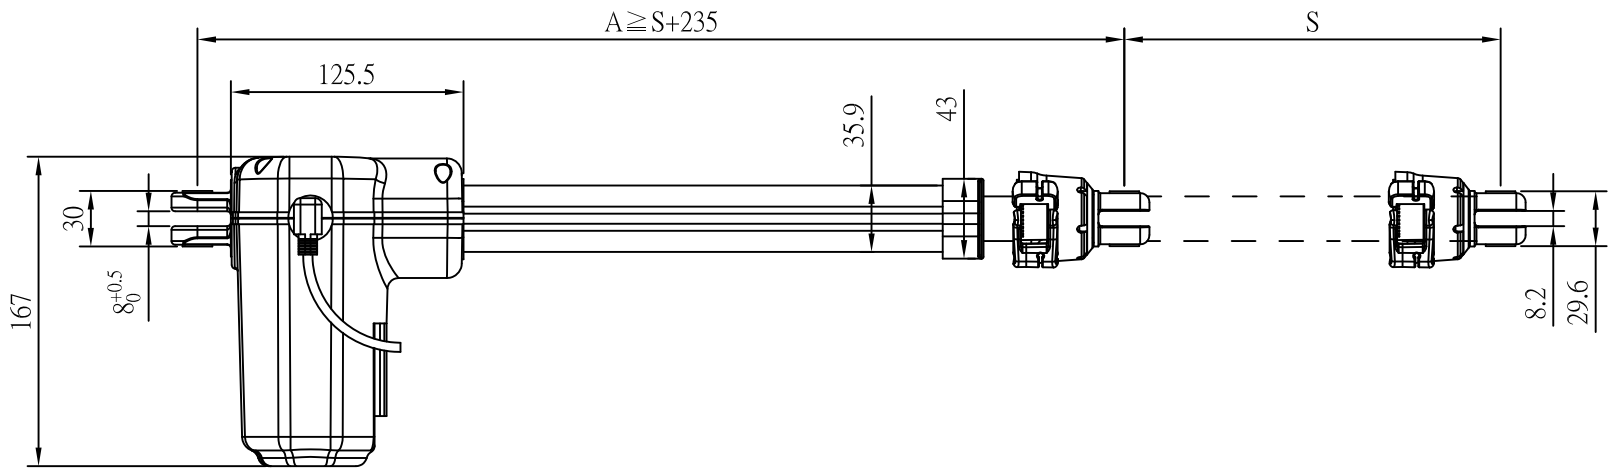

Pivot angle

UNIT: mm

MOTTECK[®]
ELECTRIC CORP
MOTORIZE OUR WORLD

DATE:

11 March 2015

TITLE:

Linear Actuator MD60+QR2