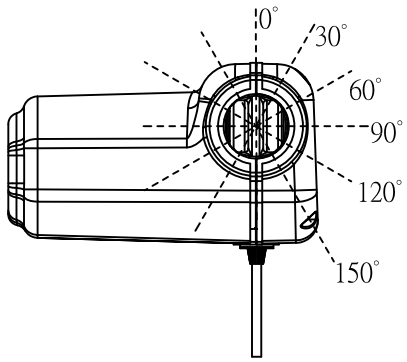

Pivot angle

UNIT: mm

MOTTECK[®]
ELECTRIC CORP
MOTORIZE OUR WORLD

DATE:

11 March 2015

TITLE:

Linear Actuator MD60+QR2