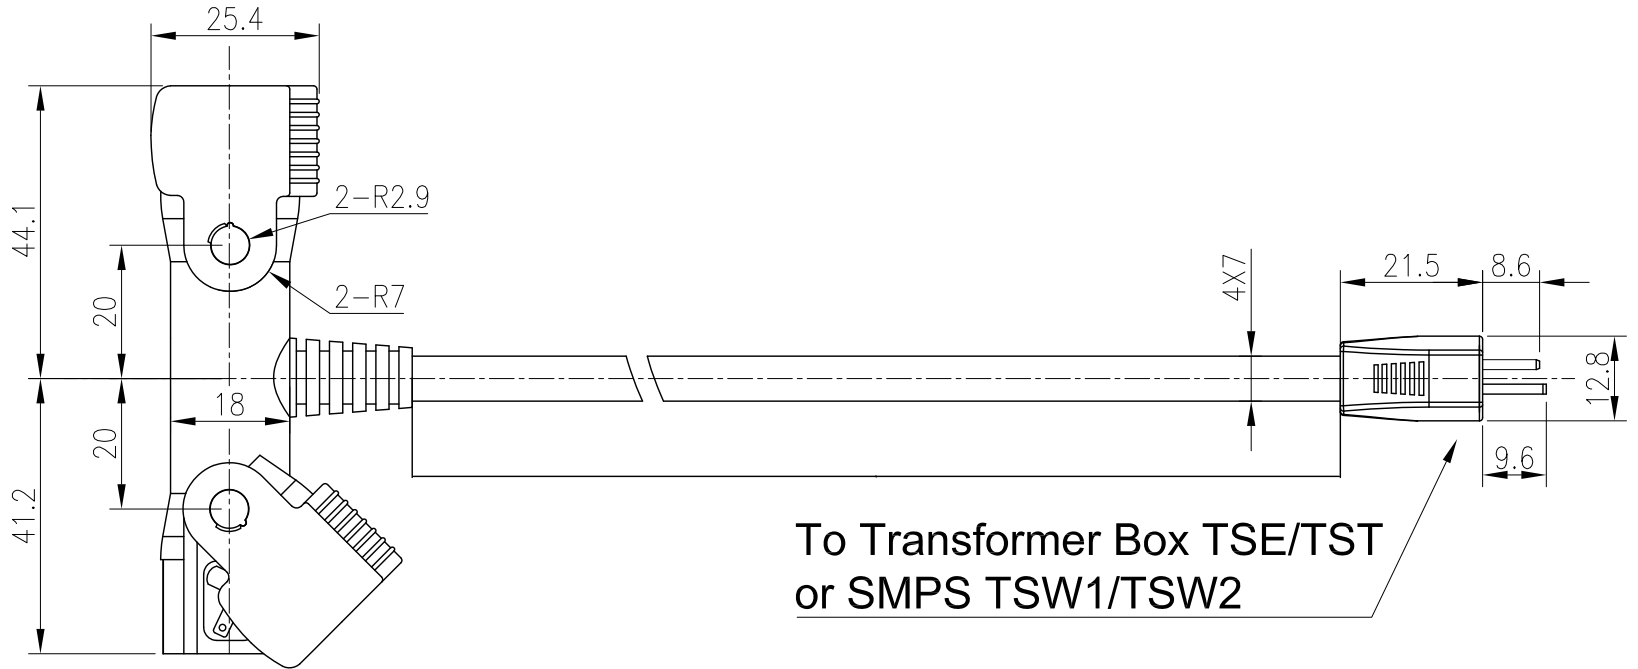

To Handset HB

To Actuator

UNIT: mm

	MOTTECK [®] MOTORIZE OUR WORLD	DATE:
		11 June 2014
TITLE:		T Connector