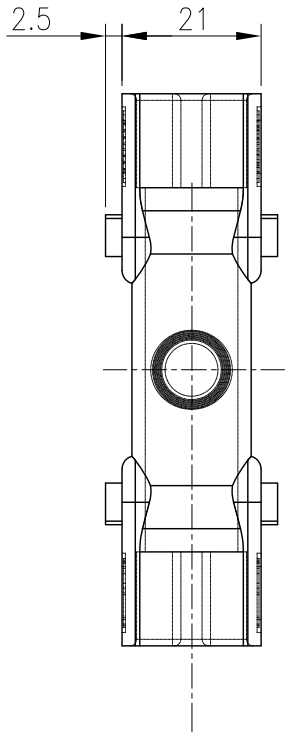

To Handset HB

To Actuator

UNIT: mm

	MOTTECK [®] MOTORIZE OUR WORLD	DATE:
		11 June 2014
TITLE:		T Connector