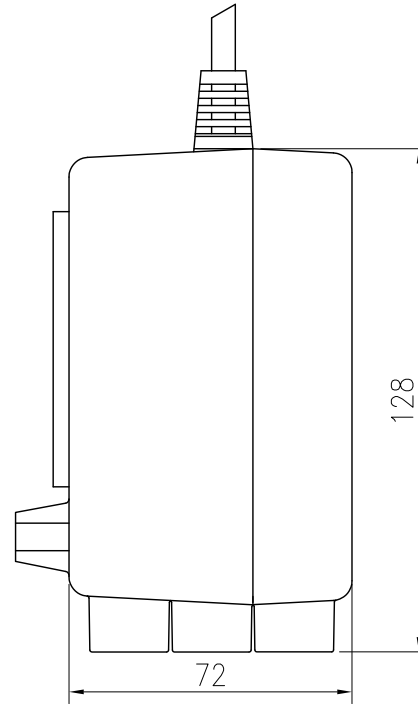

AC Power supply

UNIT: mm

MOTTECK[®]
MOTORIZE OUR WORLD

DATE:

5 May 2014

TITLE:

Control Box T CONTROL (1 Drive)