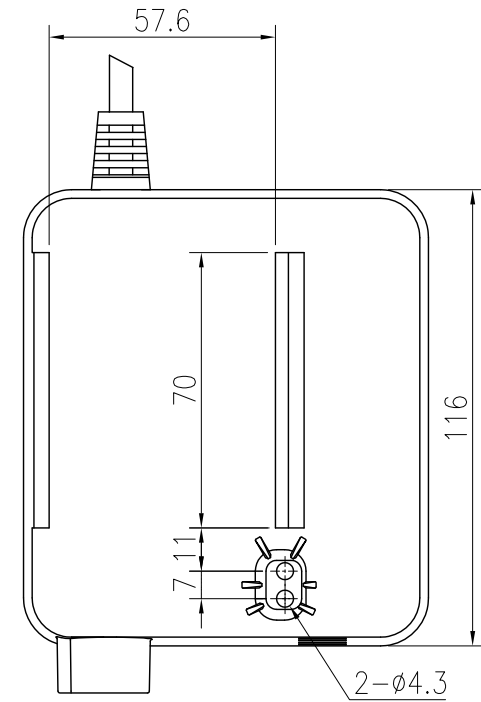

AC Power supply

UNIT: mm

MOTTECK[®]
MOTORIZE OUR WORLD

DATE:

5 May 2014

TITLE:

Control Box T CONTROL (1 Drive)