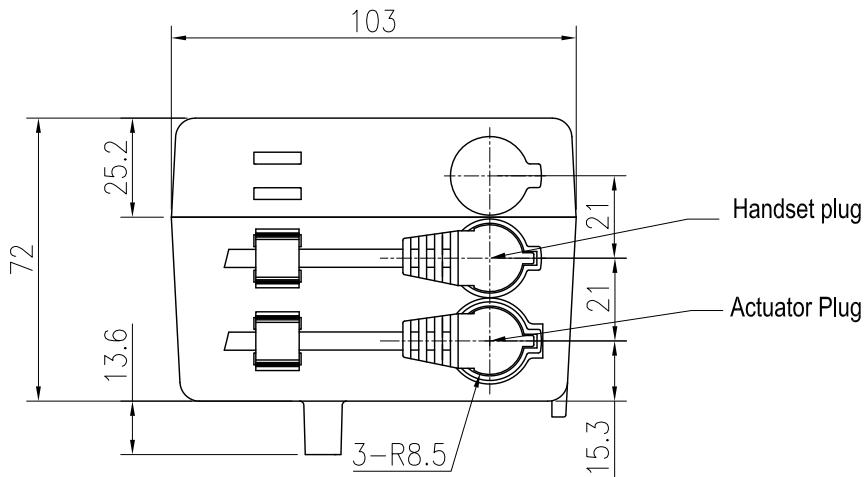

AC Power supply

UNIT: mm

MOTTECK[®]
MOTORIZE OUR WORLD

DATE:

5 May 2014

TITLE:

Control Box T CONTROL (1 Drive)