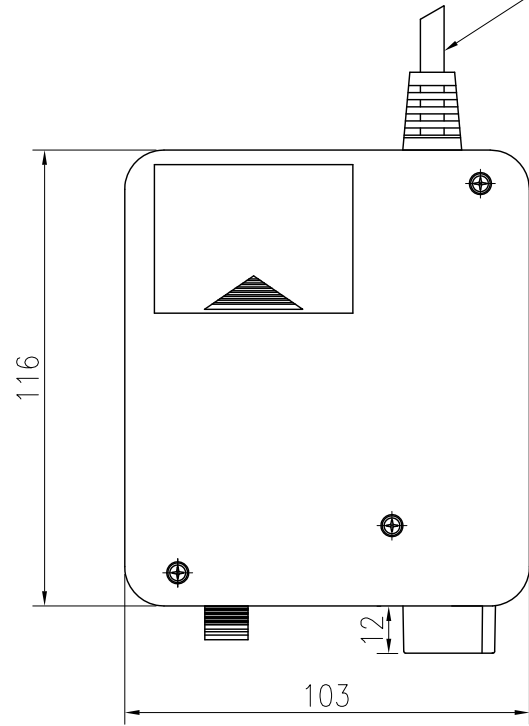

AC Power supply

UNIT: mm

MOTTECK[®]
MOTORIZE OUR WORLD

DATE:

5 May 2014

TITLE:

Control Box T CONTROL (1 Drive)