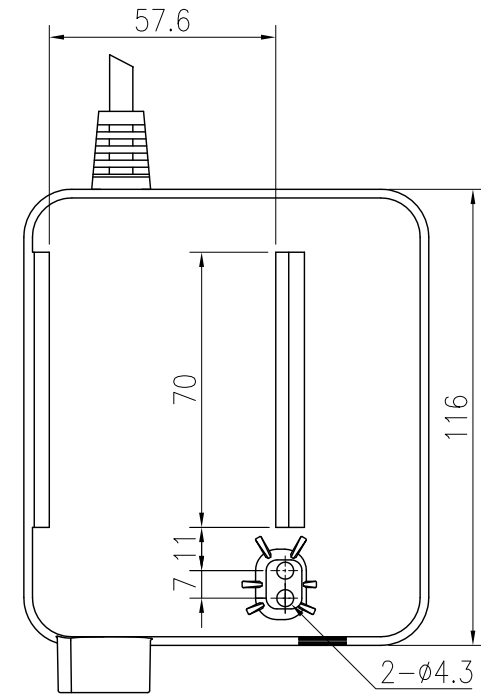

AC Power supply

UNIT: mm

DATE:

**MOTTECK**<sup>®</sup>  
MOTORIZE OUR WORLD

5 May 2014

TITLE:

Control Box T CONTROL (3 Drives)