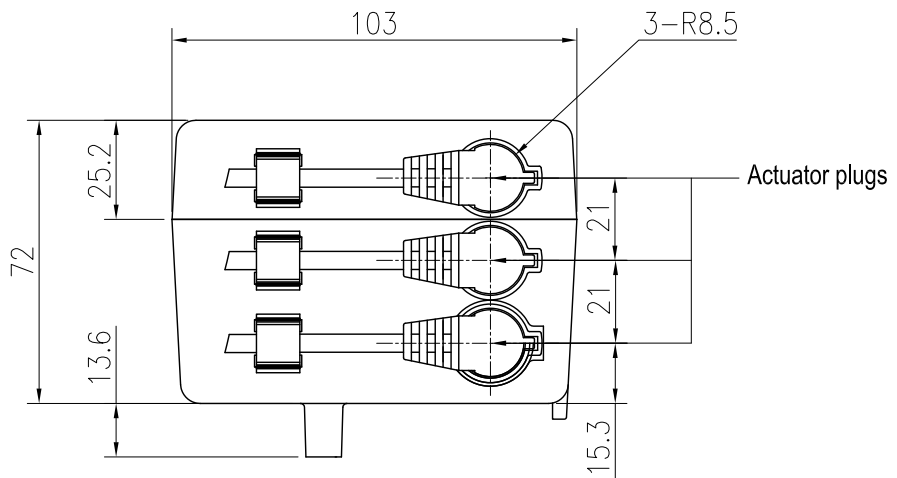

AC Power supply

UNIT: mm

DATE:

**MOTTECK**<sup>®</sup>  
MOTORIZE OUR WORLD

5 May 2014

TITLE:

Control Box T CONTROL (3 Drives)