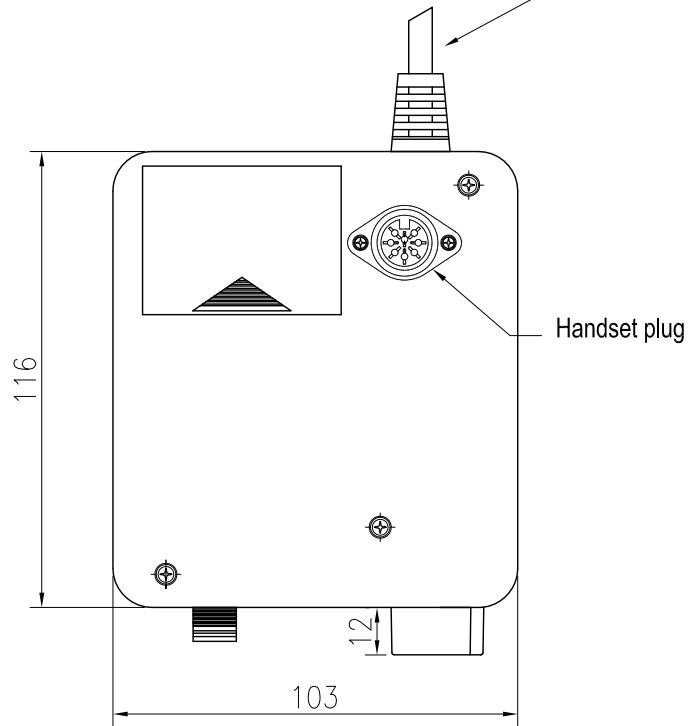

AC Power supply

UNIT: mm

DATE:

**MOTTECK**<sup>®</sup>  
MOTORIZE OUR WORLD

5 May 2014

TITLE:

Control Box T CONTROL (3 Drives)